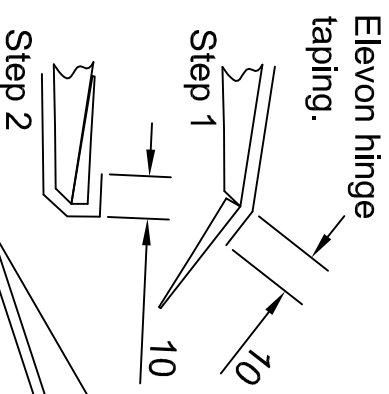

Canterbury Sailplanes

Dart

FlyCS.Com.NZ

Dart Specifications:
 Wingspan - 1000mm
 Length - 610mm
 Finished weight - 350 to 400gms

Control throws:
 Elevon = 12mm Up/Down
 Elevator = 8mm Up/Down

Taping Sequence

Apply tape in the order shown.
 Start on the wing tip and extend through to the leading edge of the opposite wing.