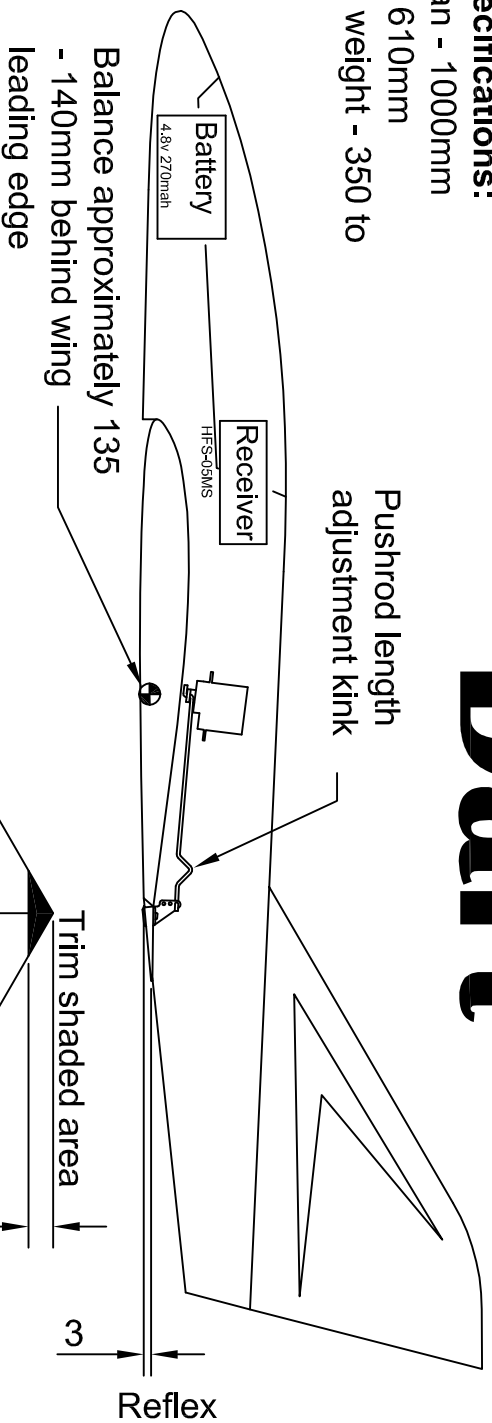

Canterbury Sailplanes

Dart

FlyCS.Com.NZ

Dart Specifications:
 Wingspan - 1000mm
 Length - 610mm
 Finished weight - 350 to 400gms

Control throws:
 Elevon = 12mm Up/Down
 Elevator = 8mm Up/Down

Taping Sequence

Apply tape in the order shown.
 Start on the wing tip and extend through to the leading edge of the opposite wing.