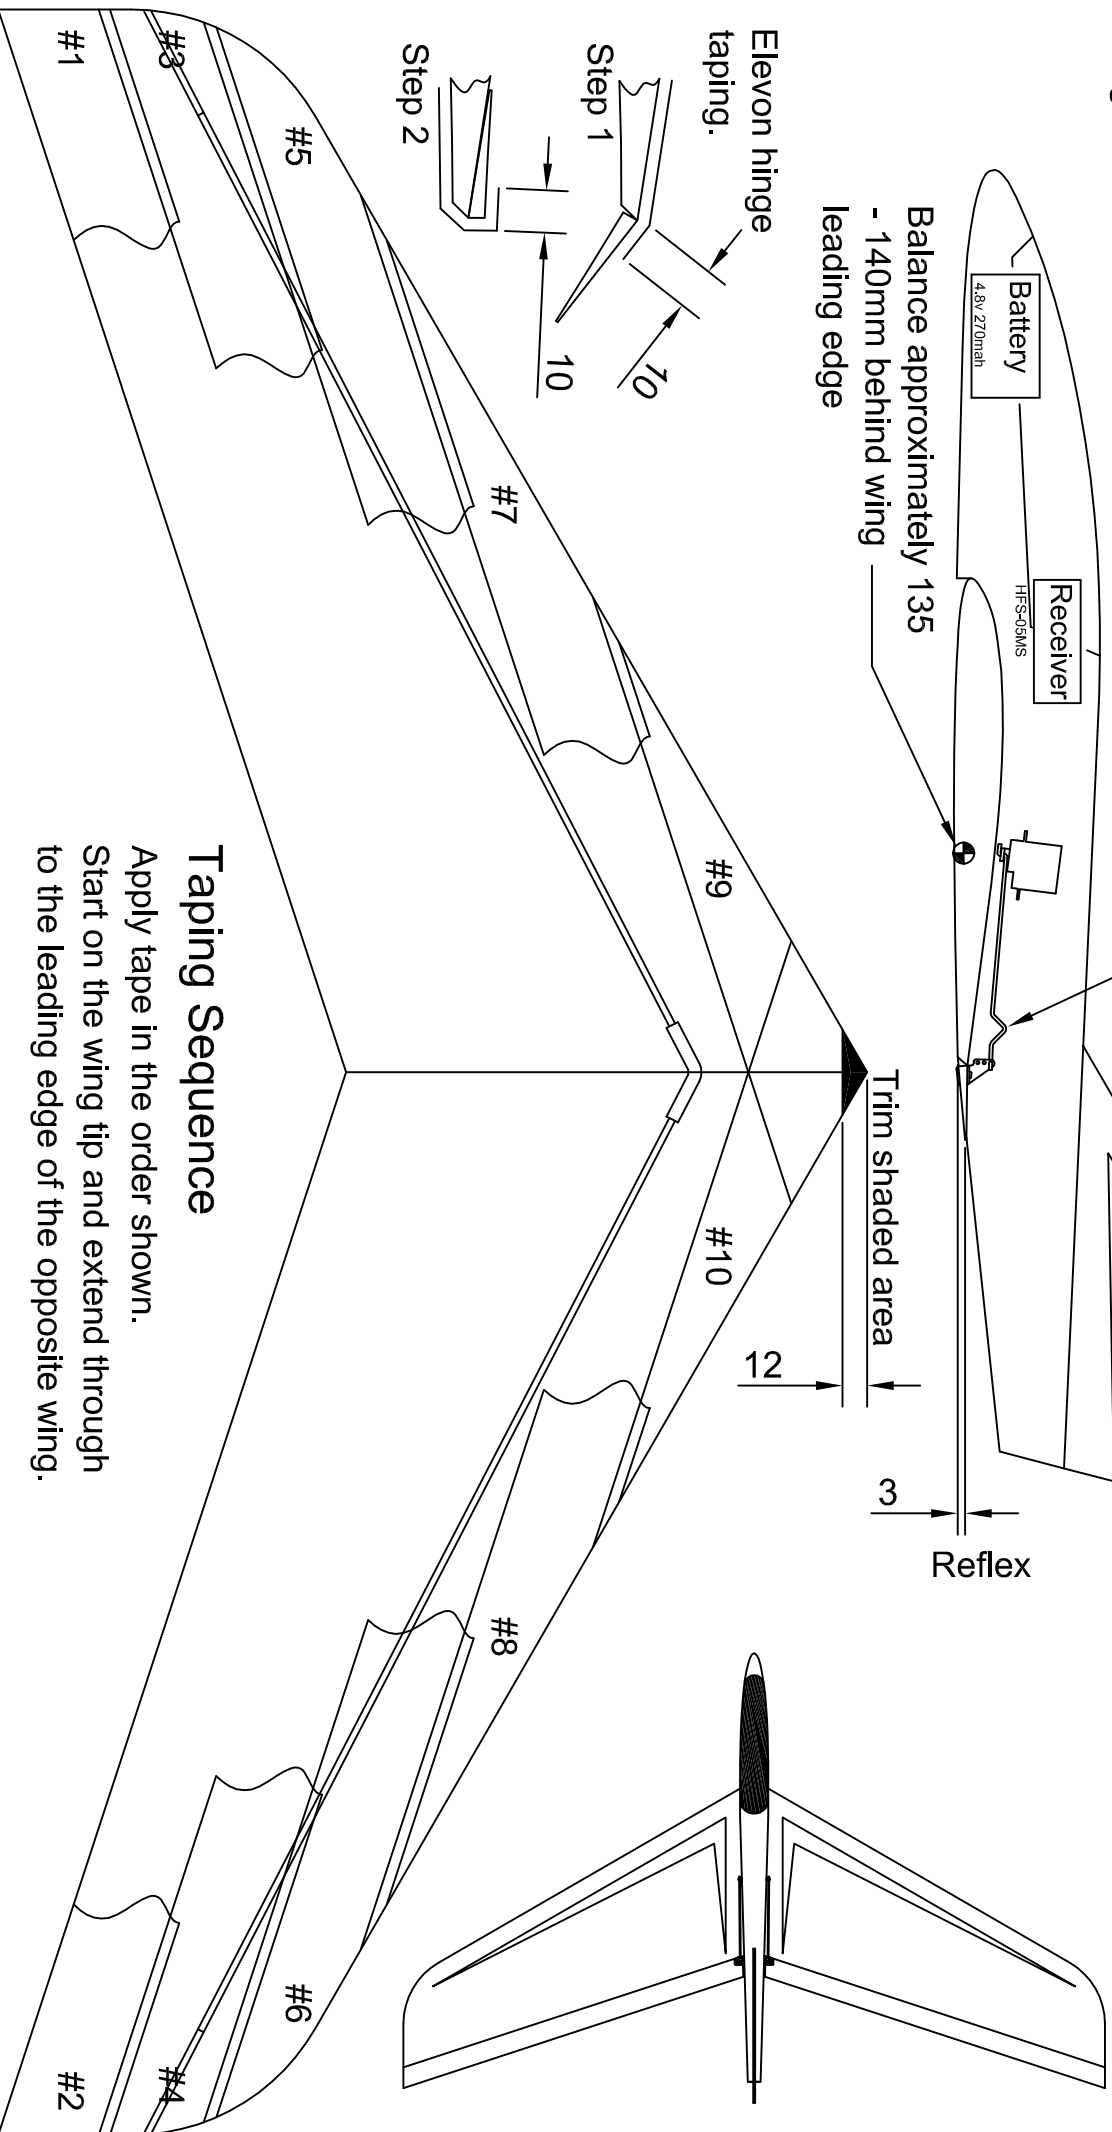

Canterbury Sailplanes

Dart

FlyCS.Com.NZ

Dart Specifications:
 Wingspan - 1000mm
 Length - 610mm
 Finished weight - 350 to 400gms

Control throws:
 Elevon = 12mm Up/Down
 Elevator = 8mm Up/Down

Taping Sequence

Apply tape in the order shown.
 Start on the wing tip and extend through to the leading edge of the opposite wing.