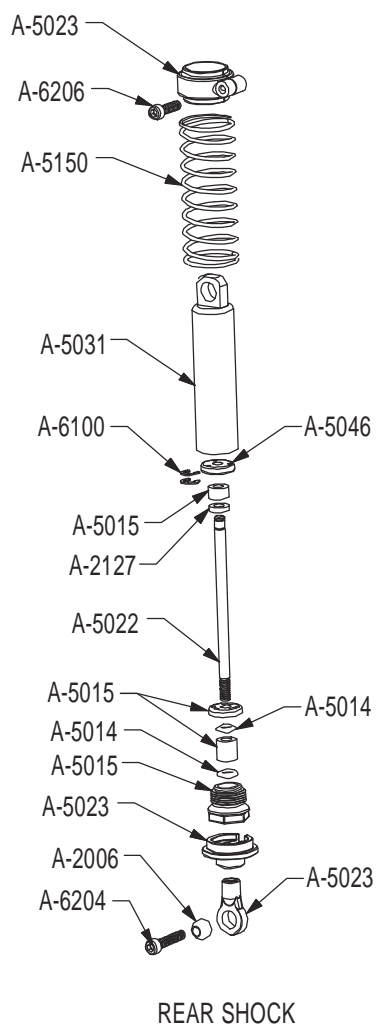

Visit www.modelflight.com.au for more information and spare parts online.

FRONT SHOCK

A-6030	Assembly Wrench (Version 2)	\$1.50
A-6034	Adjustable Threaded L/R Rod Set w/ends (1.375)	\$3.50
A-6035	Adjustable Threaded L/R Rod Set w/ends(1.625").....	\$3.50
A-6053	Molded Suspension Pivot Balls.....	\$4.00
A-6064	Hinge Pins 1/8" x 1.8" (2)	\$3.50
A-6066	Hinge Pins 1/8" x 2.125" (2)	\$3.50
A-6100	1/8" E-Clips	\$1.25
A-6201	3mm x 6mm Cap-Head w/Washers (10)	\$3.00
A-6204	4-40 x 1/2" Cap-Head Screws (10)	\$1.50
A-6205	4-40 x 3/4" Cap-Head Screws (10)	\$1.50
A-6206	4-40 x 3/8" Cap-Head screws (10)	\$1.50
A-6210	4-40 x 3/8" Flat-Head Screws (10)	\$1.50
A-6213	4-40 x 1/4" Flat-Head Screws (10)	\$1.25
A-6215	#4 Narrow Washers (10)	\$1.25
A-6216	4-40 x 7/8" Cap-Head screws (10)	\$1.50
A-6220	4-40 x 1/2" Flat-Head Screws (10)	\$1.50
A-6221	4-40 x 5/8" Cap Screws (6)	\$1.50

Visit www.modelflight.com.au for more information and spare parts online.

A-6228	5-40 x 1/8" Hardened Set Screws (10)	\$1.80
A-6229	4-40 x 3/8" Button-Head Screws (10)	\$2.00
A-6230	Shim Assortment- 3/32", 3/16", 1/4", 1/2"	\$2.50
A-6234	4-40 x 1/4" Button-Head Screws	\$2.50
A-6235	Kingpin/Hinge Pin Screws	\$4.00
A-6238	3 x 6mm Cap/Button Head Screws w/Washers- motor	\$3.00
A-6245	4-40 x 5/16" Button-Head Screws	\$2.00
A-6310	8-32 Aluminum Locknuts	\$4.50
A-6903	3/16" x 3/8" Bearings w/Seals	\$5.50
A-6907	5mm x 8mm Bearings	\$6.50
A-6908	1/2" x 3/4" Bearings w/Seals	\$14.25
A-6951	3/32" Carbide Balls (12)	\$10.95
A-7047	Front "Solid" Wheels (Yellow)(XX-4,XXX-4)	\$6.00
A-7104	Wide Rear Solid Face Wheels (Yellow)(XX/4,XXX/4)	\$6.05
A-7285R	4WD Front Taper-Pin Tires (Red) w/Foam	\$11.00
A-7372R	2.2" Rear Taper-Pin (Red) w/Foam	\$12.00
A-8046	"Invader" Buggy Body & Wing (XXX-4)	\$17.50
A-8114	"Invader" Wing (XXX-4)	\$3.00
A-8200	Body Clips (12)	\$1.25
A-8352	XXX-4 Sticker Sheet	\$3.50
A-9974	CVD Steel Drive Shaft (Buggy)	\$8.00
A-9975	CVD Steel Front Drive Shaft (XXX-4)	\$9.00