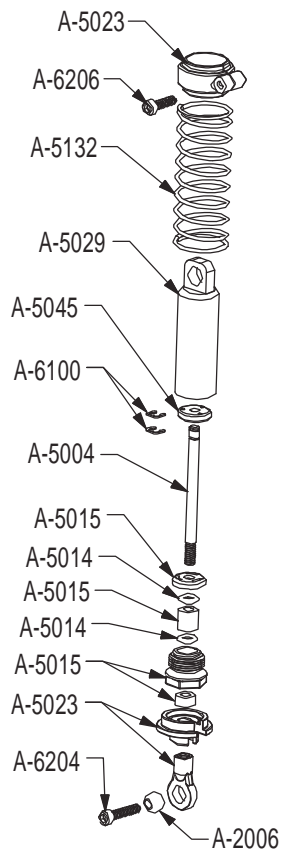

Visit www.modelflight.com.au for more information and spare parts online.

FRONT SHOCK

A-6030	Assembly Wrench (Version 2)	\$1.50
A-6034	Adjustable Threaded L/R Rod Set w/ends (1.375)	\$3.50
A-6035	Adjustable Threaded L/R Rod Set w/ends(1.625").....	\$3.50
A-6053	Molded Suspension Pivot Balls.....	\$4.00
A-6064	Hinge Pins 1/8" x 1.8" (2)	\$3.50
A-6066	Hinge Pins 1/8" x 2.125" (2)	\$3.50
A-6100	1/8" E-Clips	\$1.25
A-6201	3mm x 6mm Cap-Head w/Washers (10)	\$3.00
A-6204	4-40 x 1/2" Cap-Head Screws (10)	\$1.50
A-6205	4-40 x 3/4" Cap-Head Screws (10)	\$1.50
A-6206	4-40 x 3/8" Cap-Head screws (10)	\$1.50
A-6210	4-40 x 3/8" Flat-Head Screws (10)	\$1.50
A-6213	4-40 x 1/4" Flat-Head Screws (10)	\$1.25
A-6215	#4 Narrow Washers (10)	\$1.25
A-6216	4-40 x 7/8" Cap-Head screws (10)	\$1.50
A-6220	4-40 x 1/2" Flat-Head Screws (10)	\$1.50
A-6221	4-40 x 5/8" Cap Screws (6)	\$1.50

Visit www.modelflight.com.au for more information and spare parts online.

A-6228	5-40 x 1/8" Hardened Set Screws (10)	\$1.80
A-6229	4-40 x 3/8" Button-Head Screws (10)	\$2.00
A-6230	Shim Assortment- 3/32", 3/16", 1/4", 1/2"	\$2.50
A-6234	4-40 x 1/4" Button-Head Screws	\$2.50
A-6235	Kingpin/Hinge Pin Screws	\$4.00
A-6238	3 x 6mm Cap/Button Head Screws w/Washers- motor	\$3.00
A-6245	4-40 x 5/16" Button-Head Screws	\$2.00
A-6310	8-32 Aluminum Locknuts	\$4.50
A-6903	3/16" x 3/8" Bearings w/Seals	\$5.50
A-6907	5mm x 8mm Bearings	\$6.50
A-6908	1/2" x 3/4" Bearings w/Seals	\$14.25
A-6951	3/32" Carbide Balls (12)	\$10.95
A-7047	Front "Solid" Wheels (Yellow)(XX-4,XXX-4)	\$6.00
A-7104	Wide Rear Solid Face Wheels (Yellow)(XX/4,XXX/4)	\$6.05
A-7285R	4WD Front Taper-Pin Tires (Red) w/Foam	\$11.00
A-7372R	2.2" Rear Taper-Pin (Red) w/Foam	\$12.00
A-8046	"Invader" Buggy Body & Wing (XXX-4)	\$17.50
A-8114	"Invader" Wing (XXX-4)	\$3.00
A-8200	Body Clips (12)	\$1.25
A-8352	XXX-4 Sticker Sheet	\$3.50
A-9974	CVD Steel Drive Shaft (Buggy)	\$8.00
A-9975	CVD Steel Front Drive Shaft (XXX-4)	\$9.00