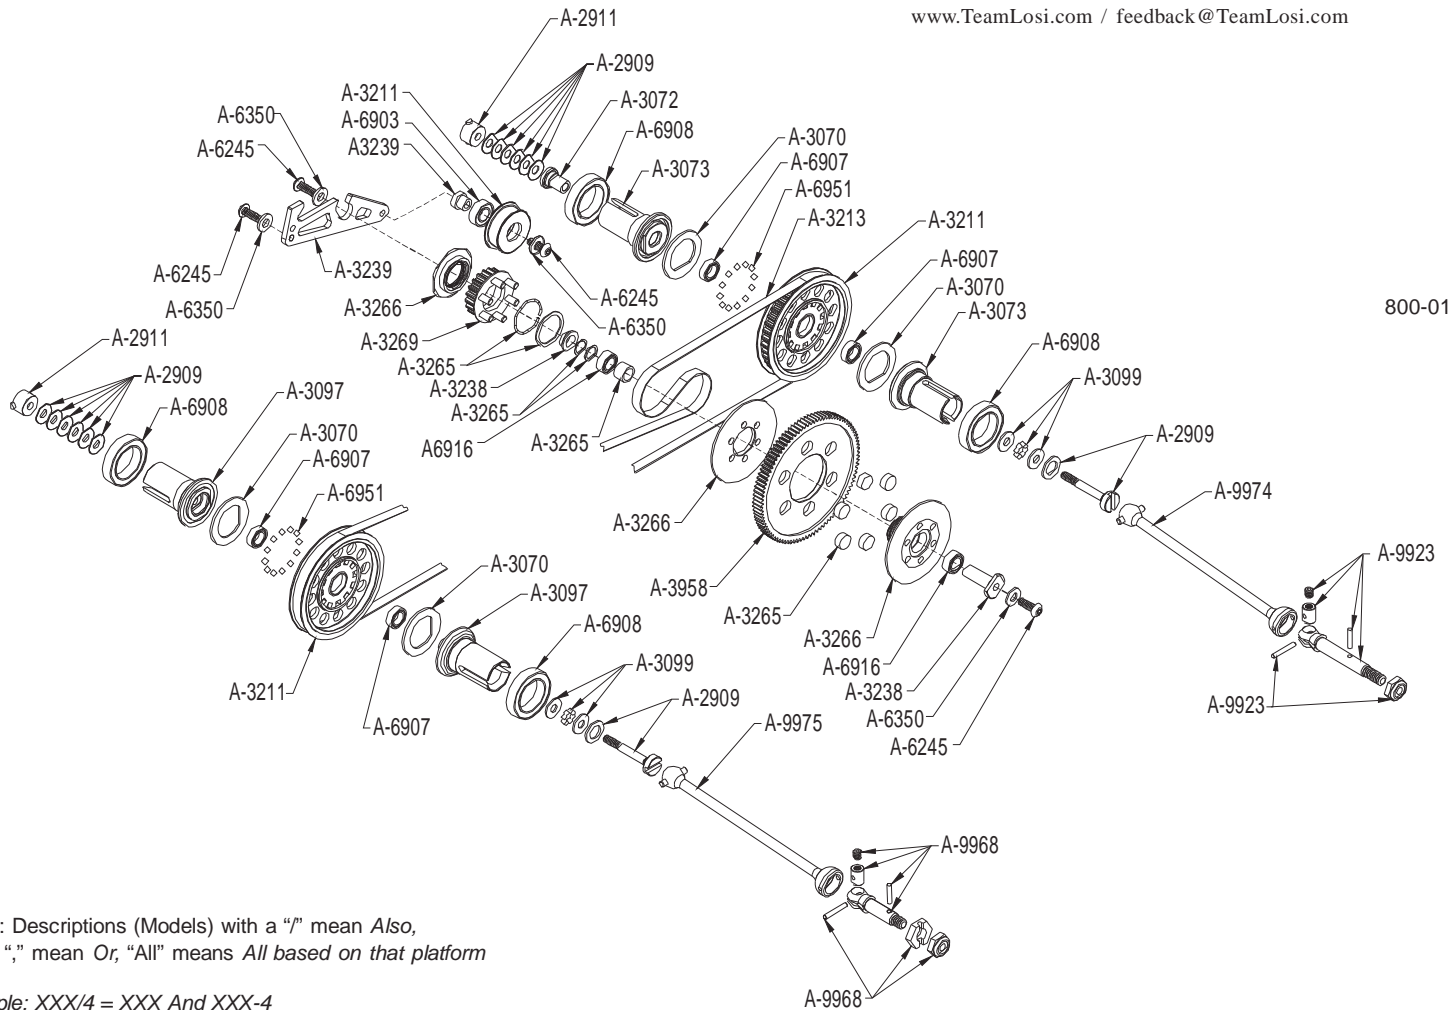

800-0198

NOTE: Descriptions (Models) with a "T" mean Also,
with a "S" mean Or, "All" means All based on that platform

Example: XXX/4 = XXX And XXX-4
XX-4, XXX-4 = XX-4 Or XXX-4

Tuning Parts For the XXX-4

A-3095	Molded Outdrive Set (XX/T Bushing, XXX-Spec)	$4.00	A-9605	Chassis Protection Material	$9.00
A-3245	One-Way Front Drive Assembly	$60.00	A-9736	Graphite Front Suspension Arms (XXX-4)	$11.50
A-3246	One-Way Outdrive Cup w/Drive Pin	$8.00	A-9741	Graphite Front Shock Tower (XXX-4)	$10.00
A-3247	One-Way Hub w/Bearings - Left	$27.00	A-9749	Graphite Front Pivot Support Set (XXX-4)	$9.00
A-3248	One-Way Hub w/Bearings - Right	$27.00	A-9802	'CR Graphite/Composite Rear Arms (XX/4,XXX/4)	$11.50
A-3957	90T 48 Pitch Slipper Spur Gear (XXX-4)	$3.50	A-9807	1 Deg. Rear Hub Set (XXX/T/4)	$6.50
A-3959	94T 48 Pitch Slipper Spur Gear (XXX-4)	$3.50	A-9808	2 Deg. Rear Hub Set (XXX/T/4)	$6.50
A-4257	Rear Sway Bar Set (XXX-4)	$9.00	A-9841	Graphite/Composite Rear Shock Tower (XXX-4)	$11.50
A-5046	PTFE Shock Pistons #56 (Red)	$3.00	A-9895	Graphite/Composite Bottom Cover & St. Tunnel(XXX-4)	$8.75
A-5047	PTFE Shock Pistons #55 (Orange)	$3.00	A-9896	Graphite/Composite Front & Rear Diff Covers(XXX-4)	$10.00
A-5048	PTFE Shock Pistons #54 (Blue)	$3.00	A-9849	Graphite Rear Pivot Support Set (XXX-4)	$9.00
A-5050	Shock Spacer Set	$2.50	A-9898	Graphite Battery Strap & Droop Gauge	$8.75
A-5054	.6" Threaded Shock Body Set w/Nuts	$19.95	A-9919	Graphite Main Chassis (XXX-4)	$49.95
A-5056	1.2" Threaded Shock Body Set w/Nuts	$19.95	A-9923	MIP CVD Set for (XX, XX'CR', Kinwald Edition, XX4)... ..	$30.00
A-5060	.6" Titanium Nitrided Shock Shaft	$7.00	A-9940	Aluminum Hardcoated Suspension Balls	$3.95
A-5062	1.2" Titanium Nitrided Shock Shaft	$7.00	A-9945	Titanium Ball Stud with Hex Head .188"	$9.00
A-6915	Ball Bearing Steering Set (XXX-S/4)	$12.00	A-9946	Titanium Ball Stud with Hex Head .250"	$9.00
A-7044	Front Wheels, 5-Spoke (Natural)(XX-4,XXX-4)	$6.00	A-9947	Titanium Ball Stud with Hex Head .380"	$9.00
A-7045	Front Wheels, 5-Spoke (Yellow)(XX-4,XXX-4)	$6.00	A-9968	Front CVD Drive Shaft Set	$33.00
A-7046	Front "Solid" Wheels (Natural)(XX-4,XXX-4)	$6.00			
A-7105	Wide Rear "Solid" Wheels (Natural)(XX-4,XXX/4)	$6.00			
A-7140	Rear Wheels, 5-Spoke (Natural)(XX,XXX/4)	$6.00			
A-7141	Rear Wheels, 5-Spoke (Yellow)(XX,XXX/4)	$6.00			

Visit www.modelflight.com.au for more information and spare parts online.