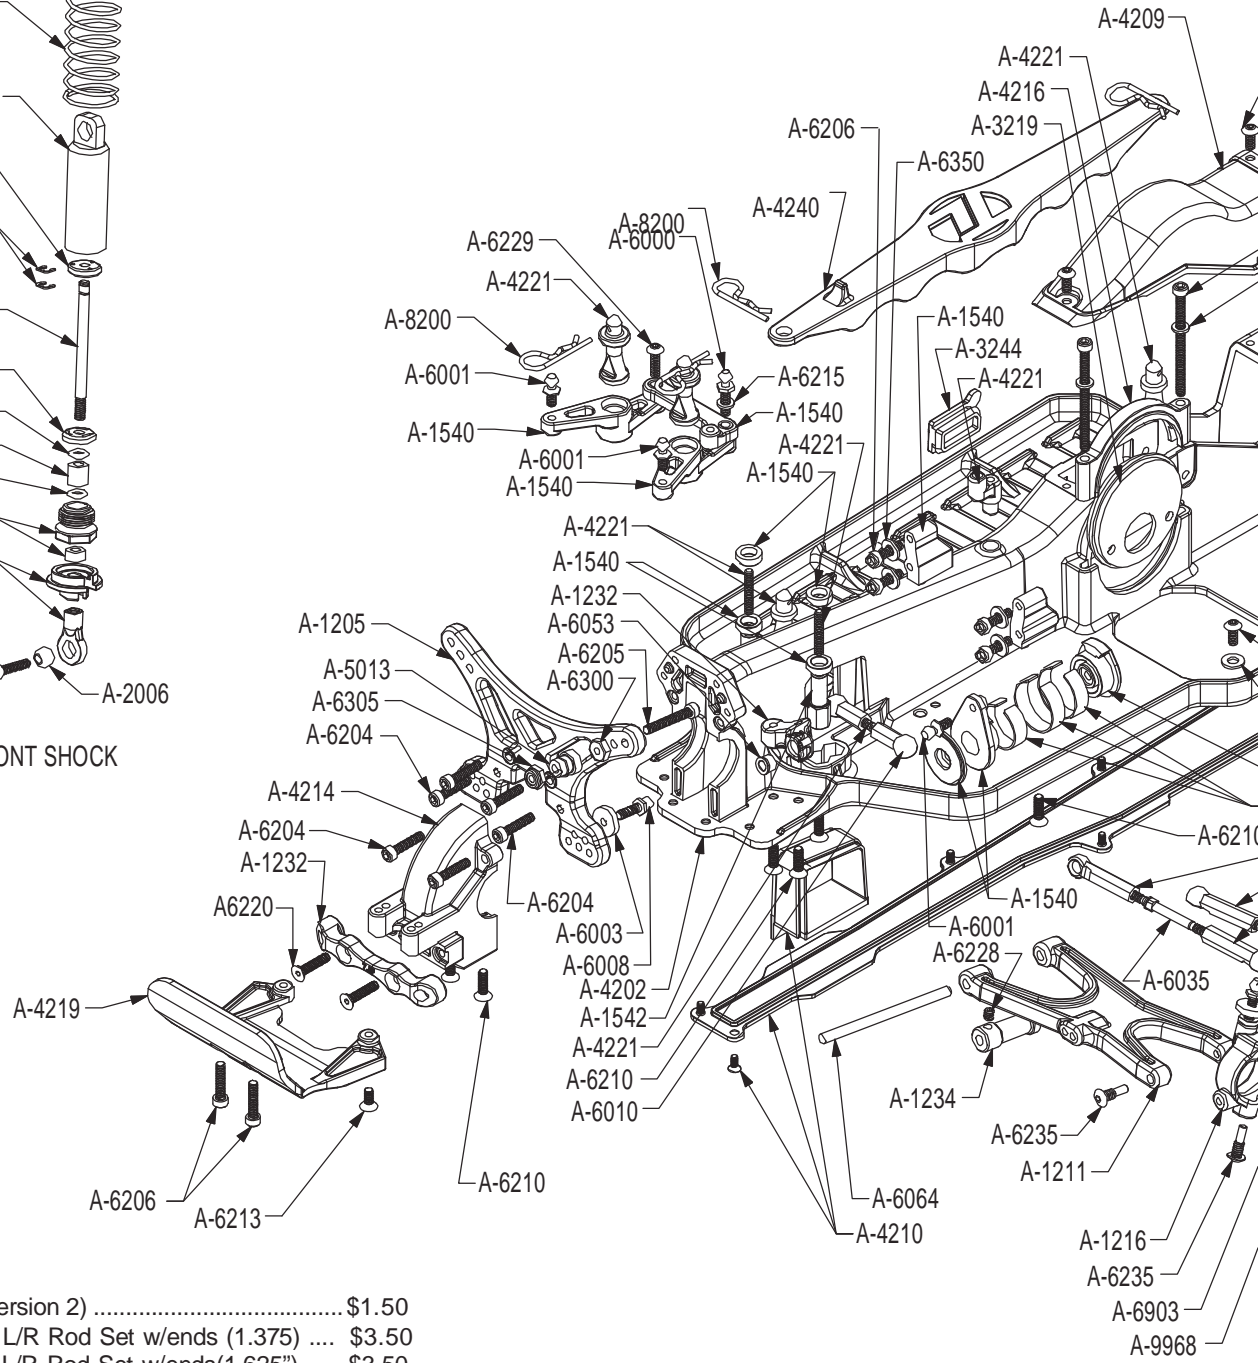

A-6030	Assembly Wrench (Version 2)	$1.50
A-6034	Adjustable Threaded L/R Rod Set w/ends (1.375)	$3.50
A-6035	Adjustable Threaded L/R Rod Set w/ends(1.625").....	$3.50
A-6053	Molded Suspension Pivot Balls.....	$4.00
A-6064	Hinge Pins 1/8" x 1.8" (2)	$3.50
A-6066	Hinge Pins 1/8" x 2.125" (2)	$3.50
A-6100	1/8" E-Clips	$1.25
A-6201	3mm x 6mm Cap-Head w/Washers (10)	$3.00
A-6204	4-40 x 1/2" Cap-Head Screws (10)	$1.50
A-6205	4-40 x 3/4" Cap-Head Screws (10)	$1.50
A-6206	4-40 x 3/8" Cap-Head screws (10)	$1.50
A-6210	4-40 x 3/8" Flat-Head Screws (10)	$1.50
A-6213	4-40 x 1/4" Flat-Head Screws (10)	$1.25
A-6215	#4 Narrow Washers (10)	$1.25
A-6216	4-40 x 7/8" Cap-Head screws (10)	$1.50
A-6220	4-40 x 1/2" Flat-Head Screws (10)	$1.50
A-6221	4-40 x 5/8" Cap Screws (6)	$1.50