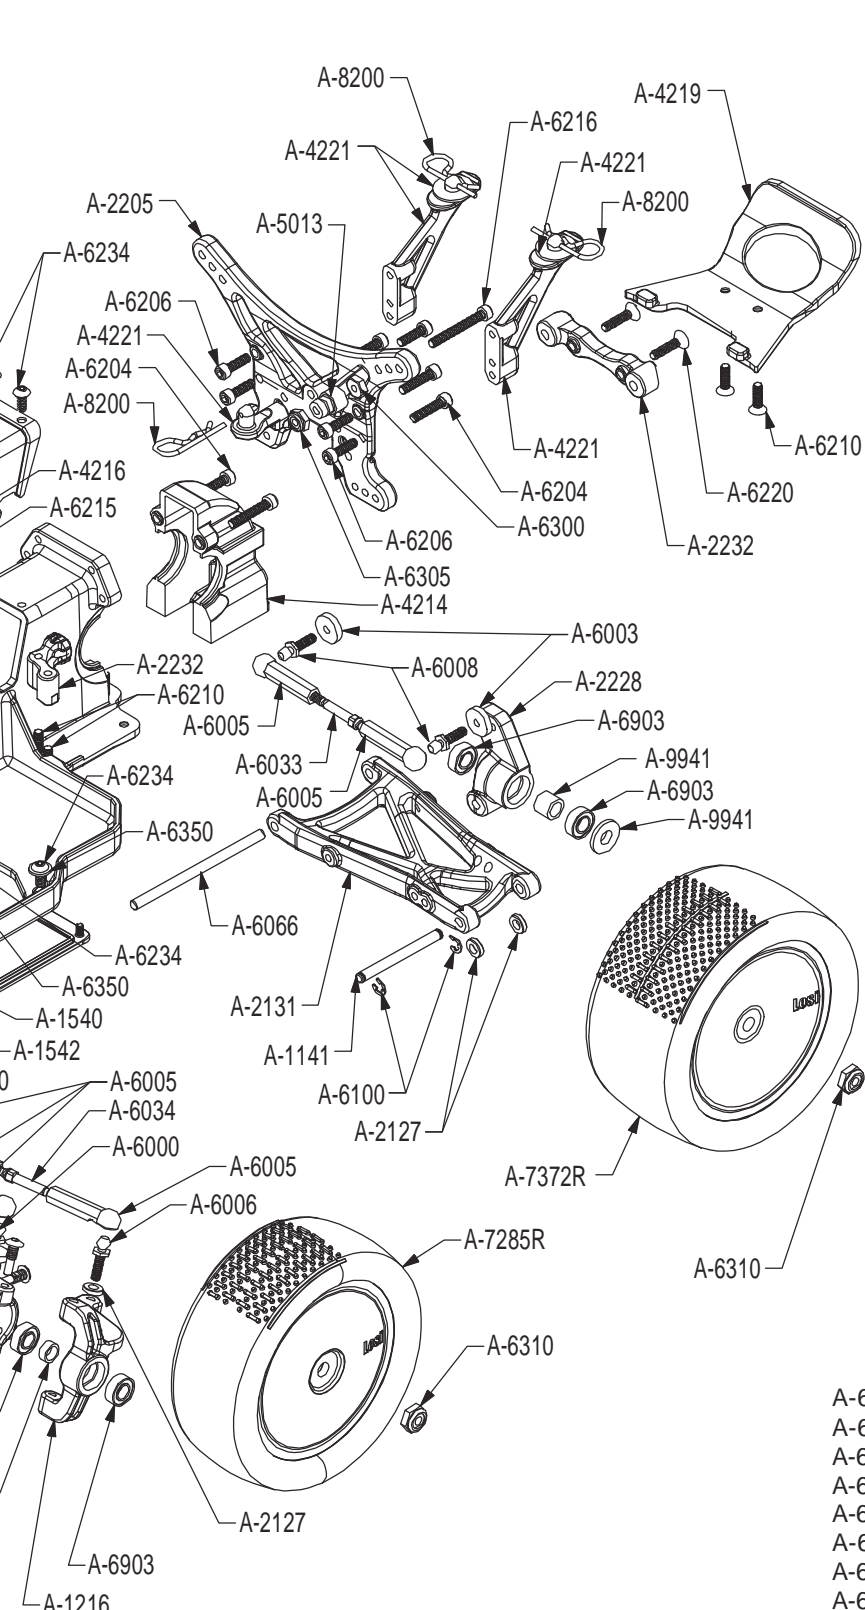

Visit www.modelflight.com.au for more information and spare parts online.

FRONT SHOCK

A-6030	Assembly Wrench (Version 2)	\$1.50
A-6034	Adjustable Threaded L/R Rod Set w/ends (1.375)	\$3.50
A-6035	Adjustable Threaded L/R Rod Set w/ends(1.625").....	\$3.50
A-6053	Molded Suspension Pivot Balls.....	\$4.00
A-6064	Hinge Pins 1/8" x 1.8" (2)	\$3.50
A-6066	Hinge Pins 1/8" x 2.125" (2)	\$3.50
A-6100	1/8" E-Clips	\$1.25
A-6201	3mm x 6mm Cap-Head w/Washers (10)	\$3.00
A-6204	4-40 x 1/2" Cap-Head Screws (10)	\$1.50
A-6205	4-40 x 3/4" Cap-Head Screws (10)	\$1.50
A-6206	4-40 x 3/8" Cap-Head screws (10)	\$1.50
A-6210	4-40 x 3/8" Flat-Head Screws (10)	\$1.50
A-6213	4-40 x 1/4" Flat-Head Screws (10)	\$1.25
A-6215	#4 Narrow Washers (10)	\$1.25
A-6216	4-40 x 7/8" Cap-Head screws (10)	\$1.50
A-6220	4-40 x 1/2" Flat-Head Screws (10)	\$1.50
A-6221	4-40 x 5/8" Cap Screws (6)	\$1.50

Visit www.modelflight.com.au for more information and spare parts online.

A-6228	5-40 x 1/8" Hardened Set Screws (10)	\$1.80
A-6229	4-40 x 3/8" Button-Head Screws (10)	\$2.00
A-6230	Shim Assortment- 3/32", 3/16", 1/4", 1/2"	\$2.50
A-6234	4-40 x 1/4" Button-Head Screws	\$2.50
A-6235	Kingpin/Hinge Pin Screws	\$4.00
A-6238	3 x 6mm Cap/Button Head Screws w/Washers- motor	\$3.00
A-6245	4-40 x 5/16" Button-Head Screws	\$2.00
A-6310	8-32 Aluminum Locknuts	\$4.50
A-6903	3/16" x 3/8" Bearings w/Seals	\$5.50
A-6907	5mm x 8mm Bearings	\$6.50
A-6908	1/2" x 3/4" Bearings w/Seals	\$14.25
A-6951	3/32" Carbide Balls (12)	\$10.95
A-7047	Front "Solid" Wheels (Yellow)(XX-4,XXX-4)	\$6.00
A-7104	Wide Rear Solid Face Wheels (Yellow)(XX/4,XXX/4)	\$6.05
A-7285R	4WD Front Taper-Pin Tires (Red) w/Foam	\$11.00
A-7372R	2.2" Rear Taper-Pin (Red) w/Foam	\$12.00
A-8046	"Invader" Buggy Body & Wing (XXX-4)	\$17.50
A-8114	"Invader" Wing (XXX-4)	\$3.00
A-8200	Body Clips (12)	\$1.25
A-8352	XXX-4 Sticker Sheet	\$3.50
A-9974	CVD Steel Drive Shaft (Buggy)	\$8.00
A-9975	CVD Steel Front Drive Shaft (XXX-4)	\$9.00