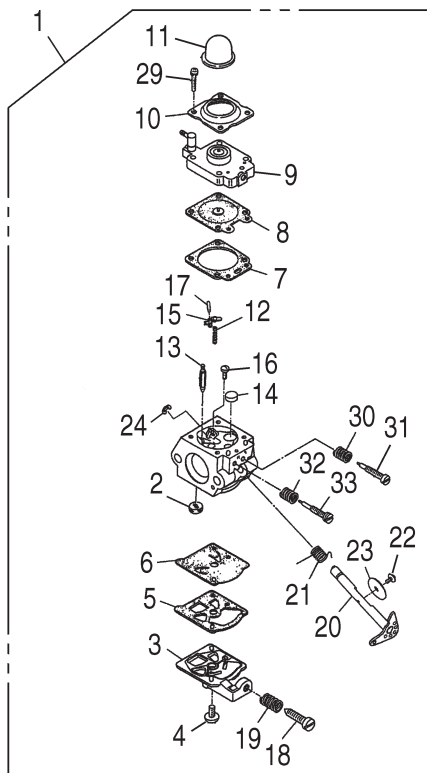

# Racing Kit

(GR26199)

- 1) Sparkplug  
P/N: 848ETZ71T0  
TYPE: NGK CR8HIX

- 2) Carburetor  
P/N: 848ETZ8100  
TYPE: WT-813  
FACTORY SET  
L:  $1 \frac{1}{4} \pm \frac{1}{4}$   
H:  $1 \frac{1}{8} \pm \frac{1}{4}$

1. This kit is provided for mainly R/C car and boat racing engines.
2. This kit consists of NGK racing sparkplug CR8HIX x 1, WT-813 carburetor x 1.
3. The carburetor is built in with acceleration pump connected with throttle shaft.
4. Throttle action during engine stop may cause over rich condition and it brings engine start problem. (Do not take throttle action during engine stop)
5. L.H. needle adjustments of carburetor need to be set according to your engine's specifications and the components (exhaust system, air cleaner etc).
6. This kit is not covered by Komatsu Zenoah warranty policy due to racing purpose.

Key#	Part Number	Description	Q'TY/ UNIT
1	848ETZ8100	CARBURETOR-A	1
2	3306-81380	• SCREEN	1
3	3080-81120	• COVER	1
4	3310-81130	• SCREW	1
5	3304-81140	• GASKET	1
6	1172-81150	• DIAPHRAGM	1
7	1751-81470	• GASKET	1
8	3310-81260	• DIAPHRAGM	1
9	T2070-81210	• BODY-A	1
10	1751-81520	• COVER	1
11	1751-81510	• PUMP	1
12	2867-81270	• SPRING	1
13	3356-81310	• VALVE, inlet	1
14	1480-81420	• PLUG, welch	1
15	3310-81230	• LEVER	1
16	3310-81240	• SCREW	1
17	3310-81250	• PIN	1
18	2630-81330	• SCREW	1
19	3350-81380	• SPRING	1
20	848ETZ81T0	• SHAFT, throttle	1
21	2670-81410	• SPRING	1
22	2880-81470	• SCREW	1
23	3310-81340	• VALVE throttle	1
24	1148-81390	• RING	1
29	1148-81530	• SCREW	4
30	1491-81160	• SPRING	1
31	1148-81171	• NEEDLE, low speed	1
32	3080-81320	• SPRING	1
33	T2070-81330	• NEEDLE, high speed	1